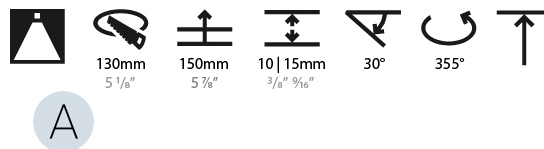

OPTICAL

Reflector°: 20 / 25 / 40
Adjustability: Fixed

RATINGS AND CERTIFICATIONS

Certified By: Certified for North American Standards
IP rating: IP20

Ø 65mm 2 9/16"

Ø 139mm 5 1/2"

BIONIQ ROUND WALLWASH RECESSED