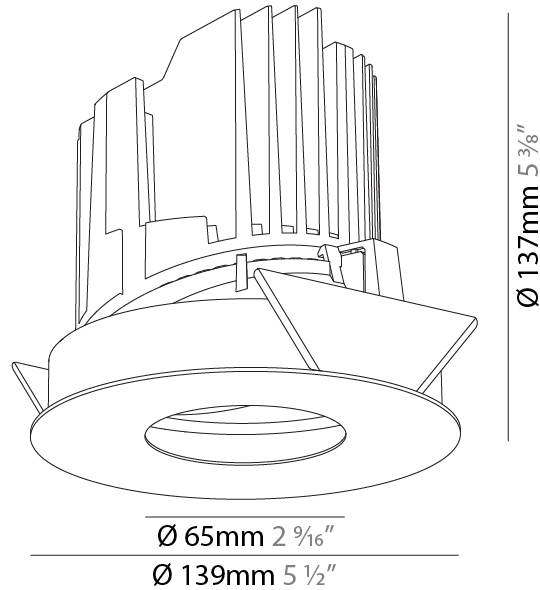

PHYSICAL

Shape: Round
Diameter (mm): 139
Diameter (in): 5 1/2
Height (mm): 137
Height (in): 5 3/8
Ceiling Thickness (mm): 10 / 12.5 / 15 / 25
Ceiling Thickness (in): 3/8 or 1/2 or 9/16
Min. Recessing Depth (mm): 150
Min. Recessing Depth (in): 5 7/8
Light Distribution: Adjustable / Asymmetric
Weight (kg): 0.865
Weight (lbs): 1.9
Fixture Finish: SSR / BKV / CWI / CRY / HAB / UFT / ITA / RUA / FTG / MYG / LOD / PUS / FRO / FUP / KIA / POP / BLS / SPG / MEY / GOH / GUM / CHC / COM / ABZ / JAG / OBR / MOS / ROR
Fixture Material: Aluminum Die Cast
Cut-out Measurements: 130mm / 5 1/8"

ELECTRICAL

Lamp Type: LED (Zhaga Standard)
Input Wattage (W): 28.6
Total Output Wattage (W): 26
Dimming: Tri-Mode (Non-Dimming and Phase Dimming (120Vac only) and 0-10V Dimming)
Driver Included: No
Driver Location: Recessed Housing
Driver Type: Constant Current - Universal
Housing: See components
Input Voltage (V): 120 - 277
Constant Current (MA): 700

LED

Number of LEDs: 1
Color Temperature (°K): 2700 / 3000 / 3500 / 4000
Max. Delivered Lumen (lm): 1890 / 1930 / 2028 / 2070
Nominal Lumen (lm): 3210 / 3290 / 3459 / 3530
CRI: >90 CRI
Lamp Life (hrs): 50000

OPTICAL

Reflector°: 20 / 25 / 40
Adjustability: Fixed

RATINGS AND CERTIFICATIONS

Certified By: Certified for North American Standards
IP rating: IP20

Ø 65mm 2 9/16"

Ø 139mm 5 1/2"